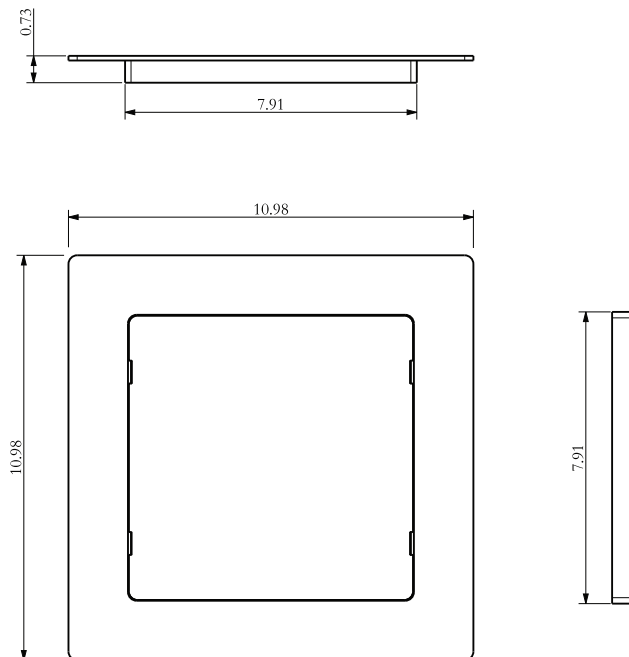

### DESCRIPTION:

- Durable ABS Material.
- Easily Installs Before or After Wallboard Installation.
- No Need for Glue or Adhesives.
- Could Be Painted or Wallpapered.

PART#  
AP-8X8

DESCRIPTION  
ACCESS PANEL 8X8 PLASTIC

## ROUGH IN DRAWING

ALL DIMENSIONS SHOWN ARE NOMINAL