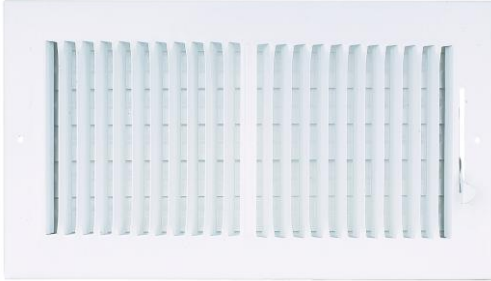

Specification Grilles and Registers

Features

Two way sidewall/ceiling registers

All steel construction with metal handle

Stamped, straight-blade supply register with multi-louver
1/2" spaced fins set at 40 degrees

White finish

#8 Size of screws included

Unit: inches

Model#	Description	A	B	C	D	A1	B1	T
CS-84-W2	Ceiling/Sidewall 8x4 2 Way Register, White	9.80	5.78	7.36	3.38	7.59	3.77	0.28
CS-104-W2	Ceiling/Sidewall 10x4 2 Way Register, White	11.77	5.74	9.37	3.34	9.56	3.74	0.28
CS-106-W2	Ceiling/Sidewall 10x6 2 Way Register, White	11.77	7.75	9.37	5.33	9.60	5.74	0.28
CS-124-W2	Ceiling/Sidewall 12x4 2 Way Register, White	13.77	5.76	11.37	3.34	11.53	3.74	0.28
CS-126-W2	Ceiling/Sidewall 12x6 2 Way Register, White	13.77	7.75	11.33	5.33	11.53	5.74	0.28
CS-128-W2	Ceiling/Sidewall 12x8 2 Way Register, White	13.77	9.76	11.37	7.36	11.53	7.71	0.28
CS-146-W2	Ceiling/Sidewall 14x6 2 Way Register, White	15.78	7.75	13.38	5.39	13.66	5.51	0.28
CS-148-W2	Ceiling/Sidewall 14x8 2 Way Register, White	15.80	9.80	13.42	7.40	13.50	7.50	0.28