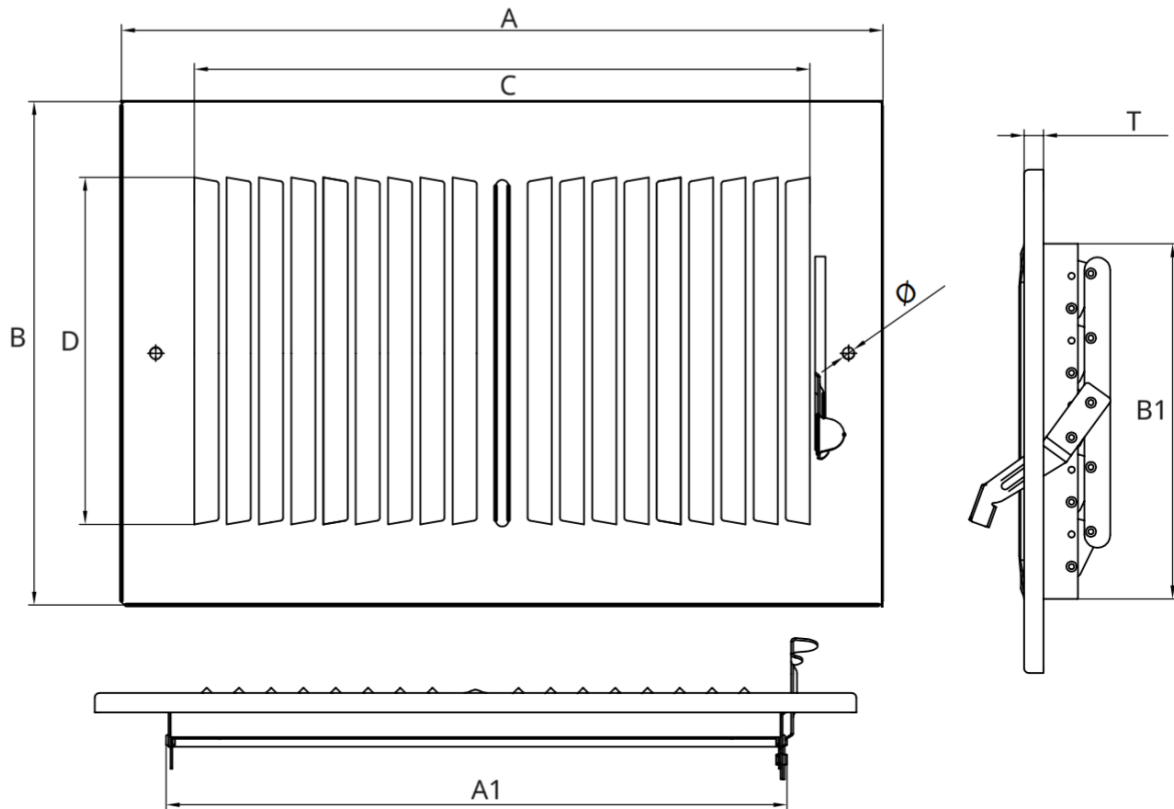

Specification Grilles and Registers

Features

Two way sidewall/ceiling registers

All steel construction with metal handle

Stamped, straight-blade supply register with multi-louver
1/2" spaced fins set at 40 degrees

White finish

#8 Size of screws included

Unit: inches

Model#	Description	A	B	C	D	A1	B1	T
CS-84-W2	Ceiling/Sidewall 8x4 2 Way Register, White	9.80	5.78	7.36	3.38	7.59	3.77	0.28
CS-104-W2	Ceiling/Sidewall 10x4 2 Way Register, White	11.77	5.74	9.37	3.34	9.56	3.74	0.28
CS-106-W2	Ceiling/Sidewall 10x6 2 Way Register, White	11.77	7.75	9.37	5.33	9.60	5.74	0.28
CS-124-W2	Ceiling/Sidewall 12x4 2 Way Register, White	13.77	5.76	11.37	3.34	11.53	3.74	0.28
CS-126-W2	Ceiling/Sidewall 12x6 2 Way Register, White	13.77	7.75	11.33	5.33	11.53	5.74	0.28
CS-128-W2	Ceiling/Sidewall 12x8 2 Way Register, White	13.77	9.76	11.37	7.36	11.53	7.71	0.28
CS-146-W2	Ceiling/Sidewall 14x6 2 Way Register, White	15.78	7.75	13.38	5.39	13.66	5.51	0.28
CS-148-W2	Ceiling/Sidewall 14x8 2 Way Register, White	15.80	9.80	13.42	7.40	13.50	7.50	0.28