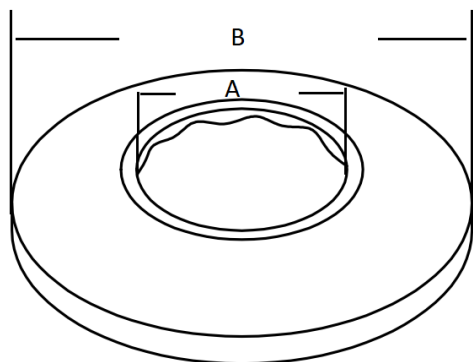

Specification

Metal Escutcheon

Features

- Fits Copper Tube
- Sure Grip Flange
- Low Pattern
- Chrome Plated

Unit: inches

Model#	Description	A	B
ES-12-C	1/2" CTS (5/8" OD) Metal Escutcheon, Chrome	0.63	2.50