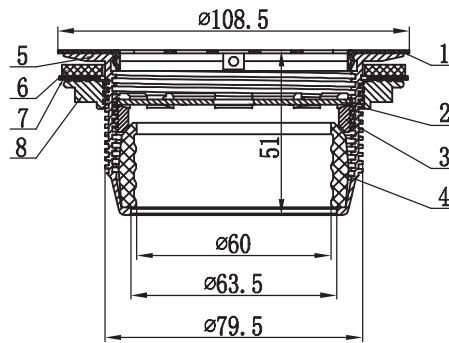

No-Caulk Shower Drain

TECHNICAL DATA

DESCRIPTION:

- Brass body
- Stainless steel grid
- Installs to pipe from above shower drain

PART#
SD-THR-BRASS

DESCRIPTION
TRADESTAR BRASS SHOWER DRAIN
NO CAULK 2"

Country of origin: China

ROUGH IN DRAWING

NO.	Part Name	Material
1	STRAINER	SUS430
2	WRENCH KEY	FE
3	LOCK NUT	HPb59-1
4	GASKET	NBR
5	MAIN BODY	HPb59-1
6	GASKET	NBR
7	GASKET	DUPLEX PAPER
8	LOCKNUT	HPb59-1

ALL DIMENSIONS SHOWN ARE NOMINAL