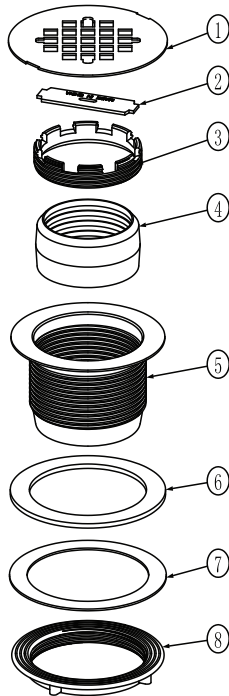

No-Caulk Shower Drain

TECHNICAL DATA

DESCRIPTION:

- Brass body
- Stainless steel grid
- Installs to pipe from above shower drain

PART#
SD-THR-BRASS

DESCRIPTION
TRADESTAR BRASS SHOWER DRAIN
NO CAULK 2"

Country of origin: China

ROUGH IN DRAWING

NO.	Part Name	Material
1	STRAINER	SUS430
2	WRENCH KEY	FE
3	LOCK NUT	HPb59-1
4	GASKET	NBR
5	MAIN BODY	HPb59-1
6	GASKET	NBR
7	GASKET	DUPLEX PAPER
8	LOCKNUT	HPb59-1

ALL DIMENSIONS SHOWN ARE NOMINAL