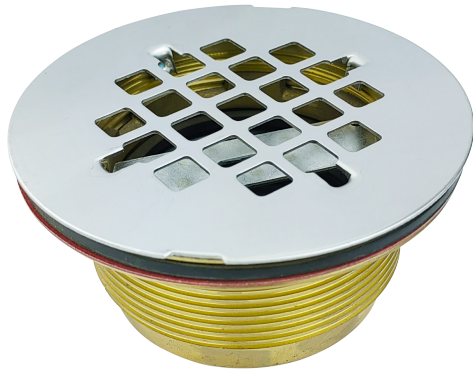

No-Caulk Shower Drain

TECHNICAL DATA

DESCRIPTION:

- Brass body
- Stainless steel grid
- Installs to pipe from above shower drain

PART#
SD-THR-BRASS

DESCRIPTION
TRADESTAR BRASS SHOWER DRAIN
NO CAULK 2"

Country of origin: China

ROUGH IN DRAWING

NO.	Part Name	Material
1	STRAINER	SUS430
2	WRENCH KEY	FE
3	LOCK NUT	HPb59-1
4	GASKET	NBR
5	MAIN BODY	HPb59-1
6	GASKET	NBR
7	GASKET	DUPLEX PAPER
8	LOCKNUT	HPb59-1

ALL DIMENSIONS SHOWN ARE NOMINAL