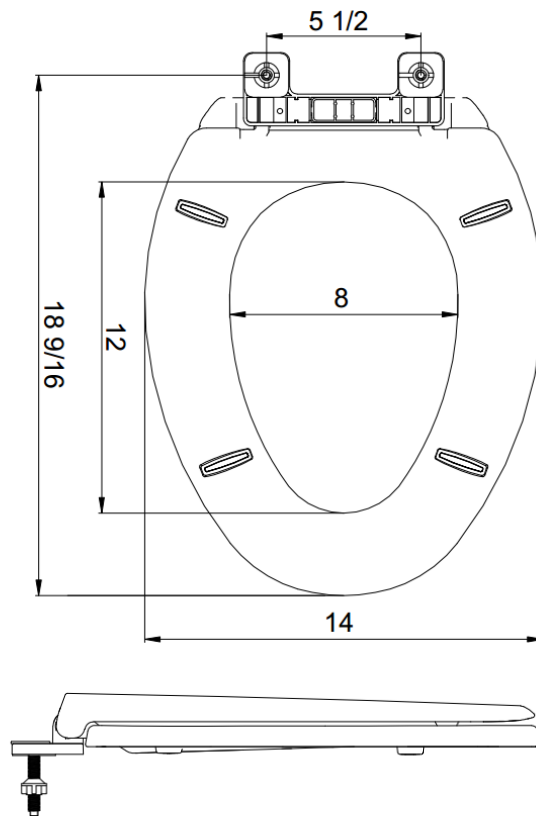

Specification

Slow Close Plastic Toilet Seat Cover

Features

Polypropylene construction

Closed front with cover

Molded in bumpers

Plastic top mount **slow close** and easy clean hinges

White color

Unit: inches

Model#	Description
TS-P-ELSC	Elongated closed front with cover plastic toilet seat, w/slow close& easy clean hinges, white