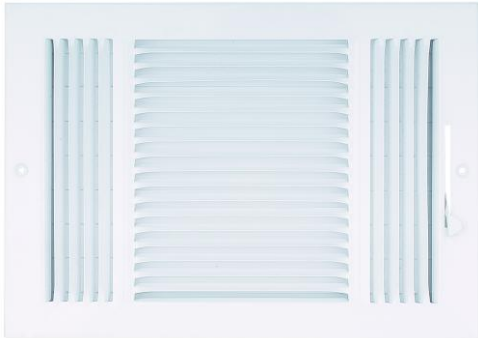

Features

Three way sidewall/ceiling registers

All steel construction with metal handle

Stamped, straight-blade supply register with multi-louver

1/2" spaced fins set at 40 degrees

White finish

#8 Size of screws included

Unit: inches

Model#	Description	A	B	C	D	A1	B1	T
CS-84-W3	Ceiling/Sidewall 8x4 3 Way Register, White	9.80	5.76	7.28	3.34	7.55	3.77	0.28
CS-104-W3	Ceiling/Sidewall 10x4 3 Way Register, White	11.77	5.76	9.33	3.34	9.60	3.77	0.28
CS-106-W3	Ceiling/Sidewall 10x6 3 Way Register, White	11.77	7.75	9.40	5.35	9.60	5.51	0.28
CS-126-W3	Ceiling/Sidewall 12x6 3 Way Register, White	13.74	7.75	11.37	5.35	11.49	5.55	0.28
CS-146-W3	Ceiling/Sidewall 14x6 3 Way Register, White	15.80	7.75	13.42	5.35	13.50	5.55	0.28
CS-148-W3	Ceiling/Sidewall 14x8 3 Way Register, White	15.80	9.80	13.42	7.36	13.50	7.71	0.28