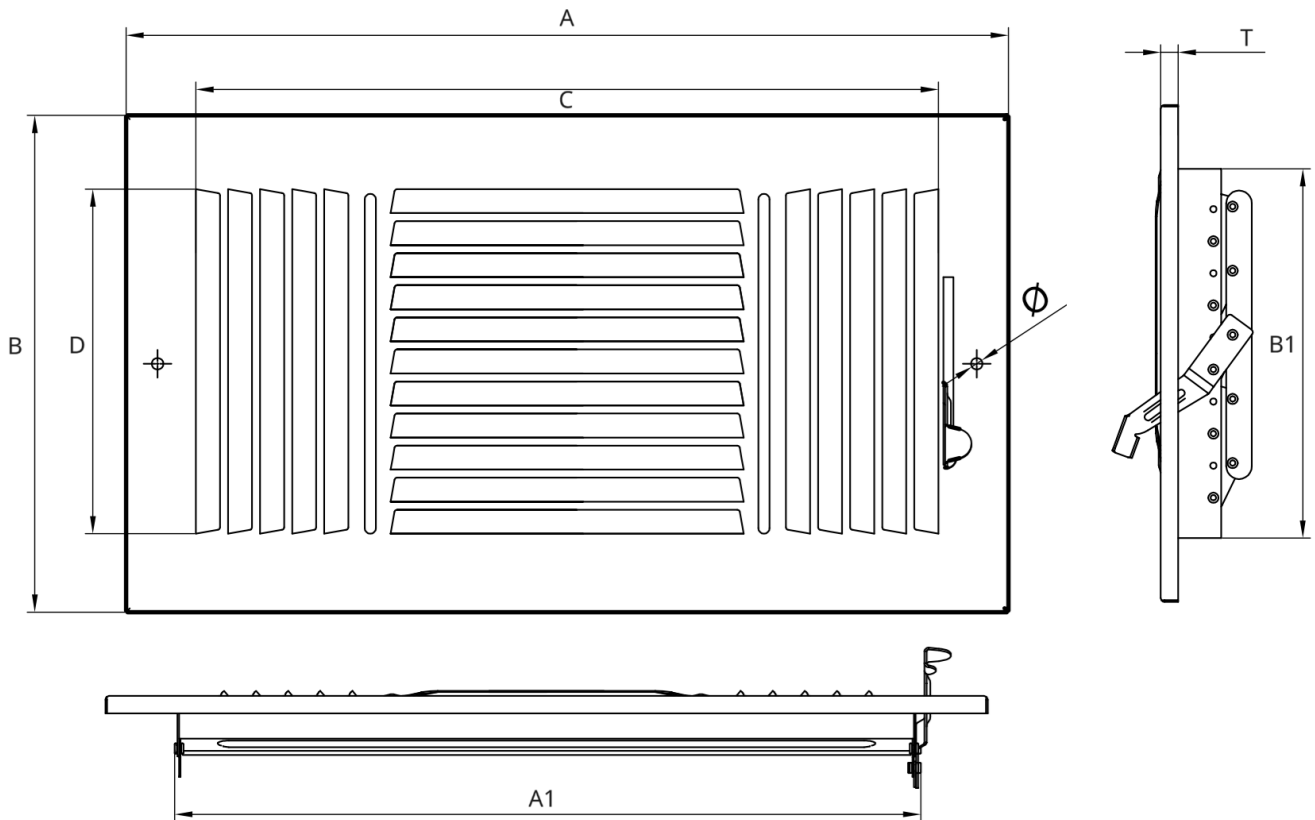

Features

Three way sidewall/ceiling registers

All steel construction with metal handle

Stamped, straight-blade supply register with multi-louver

1/2" spaced fins set at 40 degrees

White finish

#8 Size of screws included

Unit: inches

Model#	Description	A	B	C	D	A1	B1	T
CS-84-W3	Ceiling/Sidewall 8x4 3 Way Register, White	9.80	5.76	7.28	3.34	7.55	3.77	0.28
CS-104-W3	Ceiling/Sidewall 10x4 3 Way Register, White	11.77	5.76	9.33	3.34	9.60	3.77	0.28
CS-106-W3	Ceiling/Sidewall 10x6 3 Way Register, White	11.77	7.75	9.40	5.35	9.60	5.51	0.28
CS-126-W3	Ceiling/Sidewall 12x6 3 Way Register, White	13.74	7.75	11.37	5.35	11.49	5.55	0.28
CS-146-W3	Ceiling/Sidewall 14x6 3 Way Register, White	15.80	7.75	13.42	5.35	13.50	5.55	0.28
CS-148-W3	Ceiling/Sidewall 14x8 3 Way Register, White	15.80	9.80	13.42	7.36	13.50	7.71	0.28