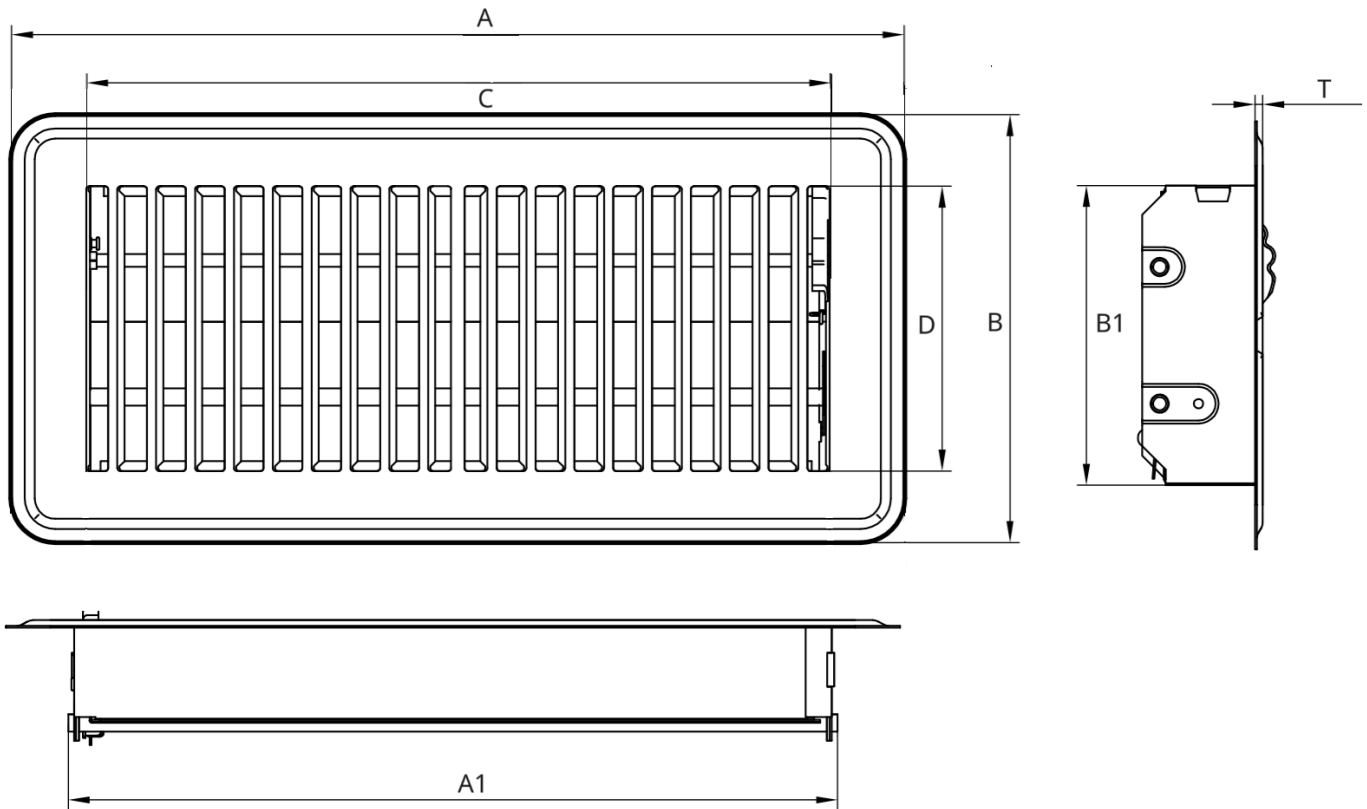

Specification Grilles and Registers

Features

Floor register

All steel construction

Heavy-gauge individually welded diffusion vanes

Multi-angle fin setting

Foot-operated dial control

White and brown finish available

#FR-410-W

#FR-410-B

Unit: inches

Model#	Description	A	B	C	D	A1	B1	T
FR-48-B	Floor Register 4x8, Brown	9.62	5.61	7.48	3.62	7.87	3.85	0.07
FR-410-B	Floor Register 4x10, Brown	11.65	5.61	9.64	3.62	9.88	3.85	0.07
FR-410-W	Floor Register 4x10, White	11.65	5.61	9.64	3.62	9.88	3.85	0.07
FR-412-W	Floor Register 4x12, White	13.66	5.61	11.61	3.62	11.96	3.85	0.07
FR-412-B	Floor Register 4x12, Brown	13.66	5.61	11.61	3.62	11.96	3.85	0.07
FR-414-B	Floor Register 4x14, Brown	15.66	5.61	13.66	3.62	13.93	3.85	0.07
FR-610-B	Floor Register 6x10, Brown	11.30	7.28	9.48	5.47	9.70	5.64	0.07