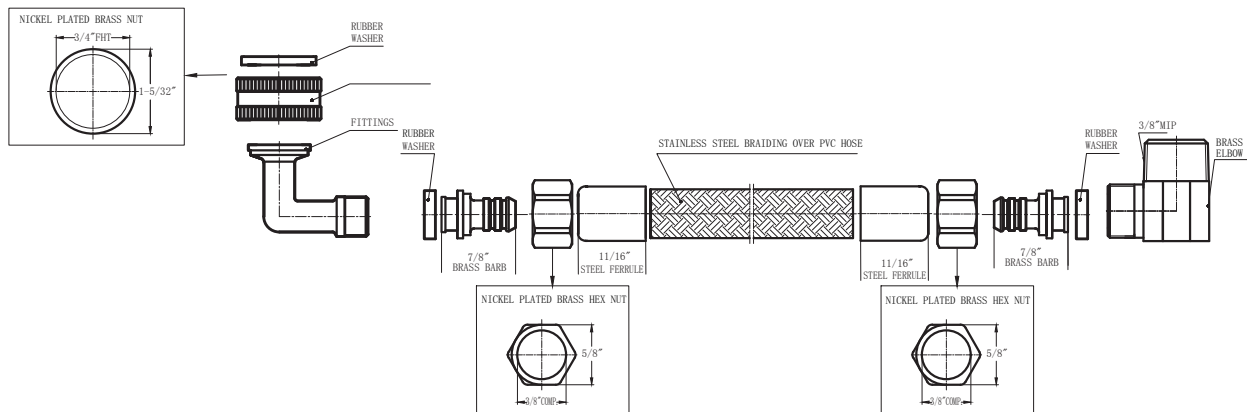

STAINLESS STEEL BRAIDED DISHWASHER SUPPLY LINE

Peace of Mind for the Professional Plumber

TECHNICAL DATA

DESCRIPTION: Stainless Steel Braided
3/8" Male x 3/4" Female Garden Hose
Adapter x 72"

CONSTRUCTION: PVC Hose - Stainless Steel
Braided - Brass Nuts - Brass Barbs - Rubber
Washers - Steel Ferrules - Brass Elbow

FINISH: Stainless Steel Braiding
Nickel Plated Brass Nuts

FLOW RATE: 2500PSI Max. Burst Pressure
180 Max Working Temp.

CODE APPROVALS:

UPC And FDA approval - meets NSF-61 standards

PART#	DESCRIPTION	FINISH
DW-BS-72DA	Stainless Steel Braided 3/8" Male x 3/4" Female Garden Hose Adapter x 72"	Stainless

ROUGH IN DRAWING

ALL DIMENSIONS SHOWN ARE NOMINAL