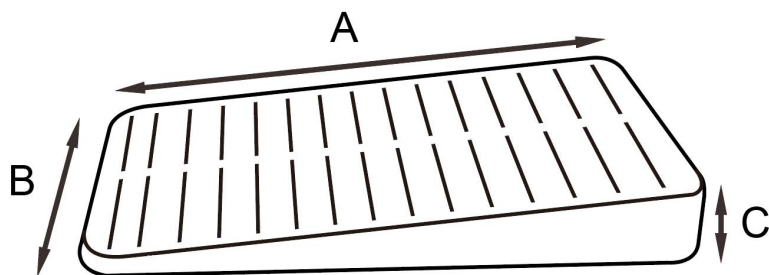

Specification

Toilet Wedge Hard

Features

Hard Plastic Material

Clear Color

1-15/16" Length

Stackable Design

Unit: inches

| Model# | Description | A | B | C |
|--------|----------------------------------|------|------|------|
| TW-HD | Toilet Wedge Hard (300 Per Jar) | 1.94 | 1.16 | 0.25 |