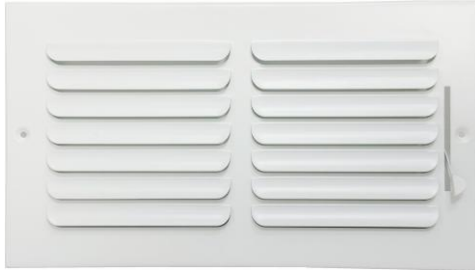

Specification Grilles and Registers

Features

One-way curved blade sidewall/ceiling registers

All steel construction with metal handle

Stamped curved blade supply register with multi-louver damper for ceiling or sidewall installation.

White finish

#8 Size of screws included.

#CS-126-CW1

Unit: inches

Model#	Description	A	B	C	D	A1	B1	T
CS-104-CW1	Ceiling/Sidewall 10x4 Fixed Curved Blade 1 Way, Register	11.80	5.75	9.37	3.46	9.84	3.81	0.28
CS-124-CW1	Ceiling/Sidewall 12x4 Fixed Curved Blade 1 Way, Register	13.76	5.75	11.30	3.46	11.81	3.81	0.28
CS-106-CW1	Ceiling/Sidewall 10x6 Fixed Curved Blade 1 Way, Register	11.80	7.75	9.37	5.35	9.84	5.63	0.28
CS-126-CW1	Ceiling/Sidewall 12x6 Fixed Curved Blade 1 Way, Register	13.76	7.75	11.30	5.35	11.81	5.63	0.28