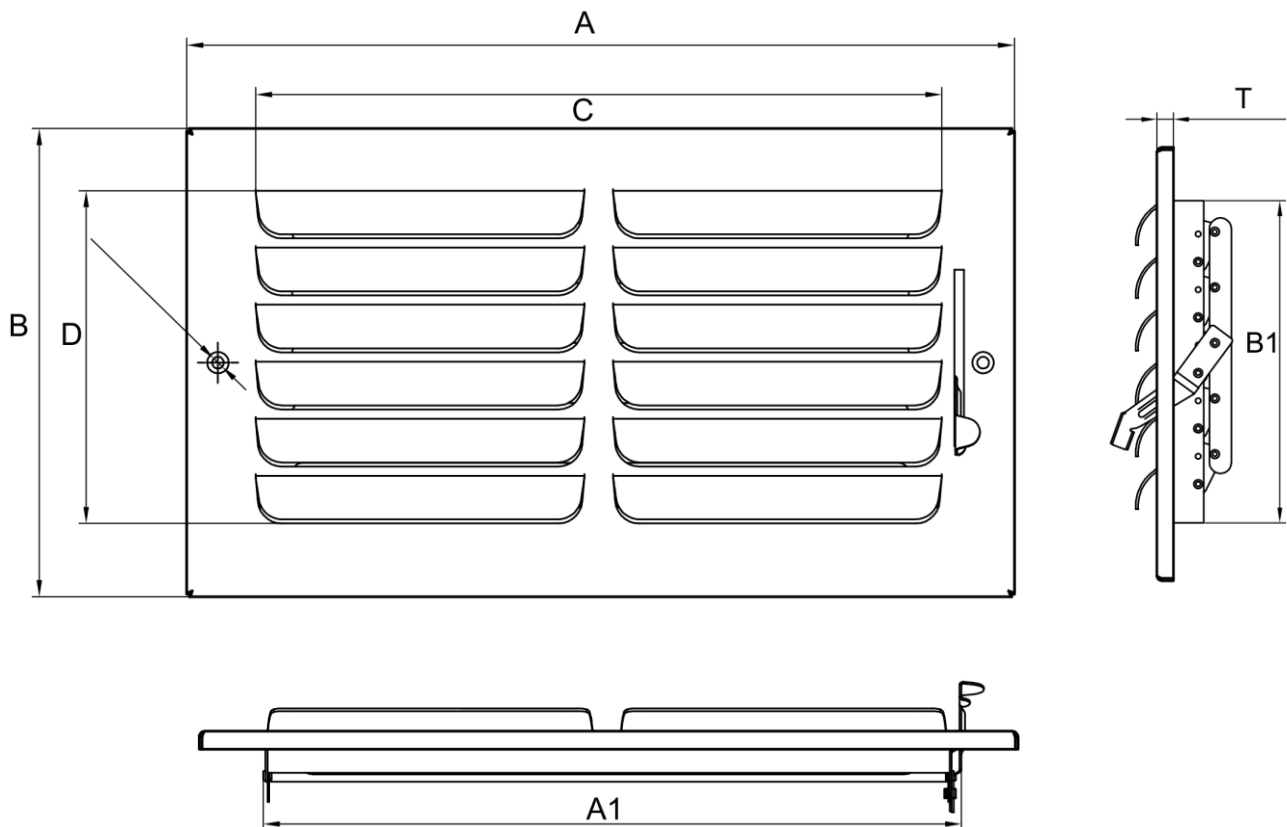

Specification Grilles and Registers

Features

One-way curved blade sidewall/ceiling registers

All steel construction with metal handle

Stamped curved blade supply register with multi-louver damper for ceiling or sidewall installation.

White finish

#8 Size of screws included.

#CS-126-CW1

Unit: inches

Model#	Description	A	B	C	D	A1	B1	T
CS-104-CW1	Ceiling/Sidewall 10x4 Fixed Curved Blade 1 Way, Register	11.80	5.75	9.37	3.46	9.84	3.81	0.28
CS-124-CW1	Ceiling/Sidewall 12x4 Fixed Curved Blade 1 Way, Register	13.76	5.75	11.30	3.46	11.81	3.81	0.28
CS-106-CW1	Ceiling/Sidewall 10x6 Fixed Curved Blade 1 Way, Register	11.80	7.75	9.37	5.35	9.84	5.63	0.28
CS-126-CW1	Ceiling/Sidewall 12x6 Fixed Curved Blade 1 Way, Register	13.76	7.75	11.30	5.35	11.81	5.63	0.28