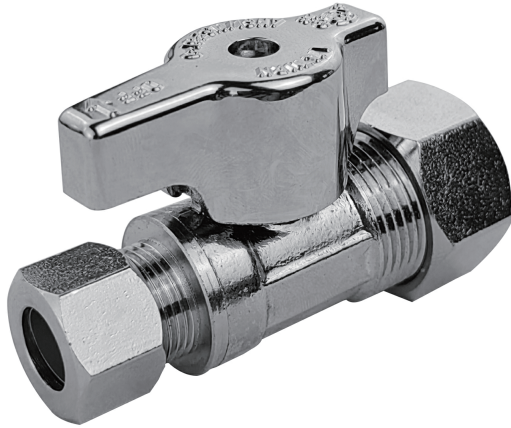

# COMPRESSION STRAIGHT STOP QUARTER TURN

## TECHNICAL DATA

**DESCRIPTION:**  
5/8" Nom. x 3/8" Comp. Straight Stop Quarter Turn

**CONSTRUCTION:**  
Solid Brass Body and Brass Stem, Plastic Handle, Sealing Ring, Brass Ball

**FINISH:**  
Chrome Plated finish

**CODE APPROVALS:**  
UPC approved. Complies w/ NSF-61

**PACKAGING:**  
Color Box w/ Barcode  
Inner carton: 20  
Master carton: 80

PART#	DESCRIPTION	FINISH
SS-COM-QT	5/8" Nom. X 3/8" Comp. Straight Stop Quarter Turn	Chrome