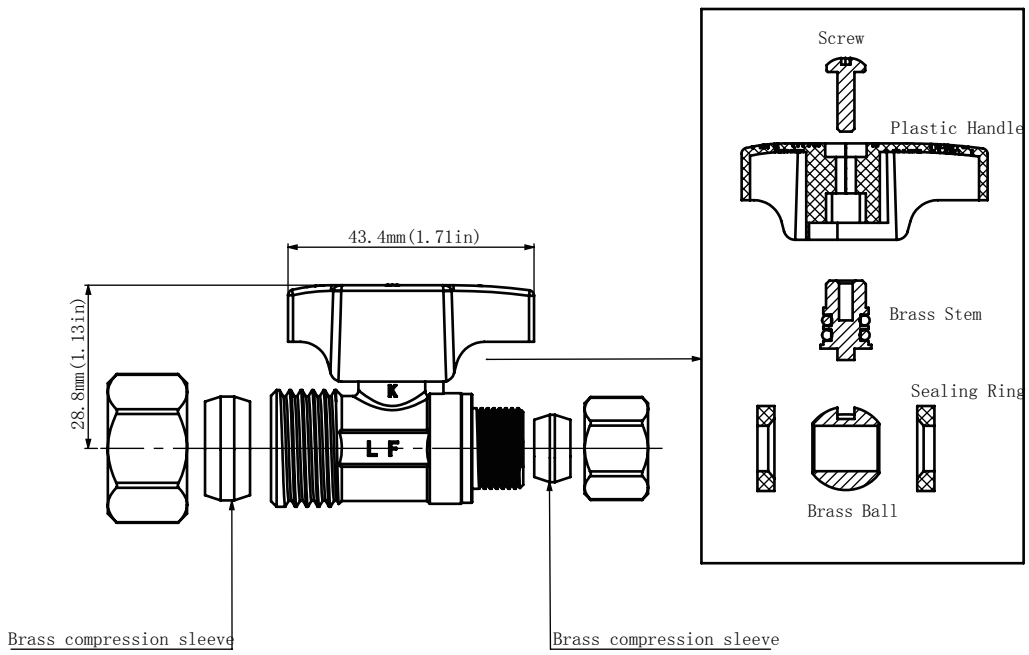

## TECHNICAL DATA

**DESCRIPTION:**  
5/8" Nom. x 3/8" Comp. Straight Stop Quarter Turn

**CONSTRUCTION:**  
Solid Brass Body and Brass Stem, Plastic Handle, Sealing Ring, Brass Ball

**FINISH:**  
Chrome Plated finish

**CODE APPROVALS:**  
UPC approved. Complies w/ NSF-61

**PACKAGING:**  
Color Box w/ Barcode  
Inner carton: 20  
Master carton: 80

PART#	DESCRIPTION	FINISH
SS-COM-QT	5/8" Nom. X 3/8" Comp. Straight Stop Quarter Turn	Chrome

## ROUGH IN DRAWING

ALL DIMENSIONS SHOWN ARE NOMINAL

Meets requirements for NSF-61  
 Approved