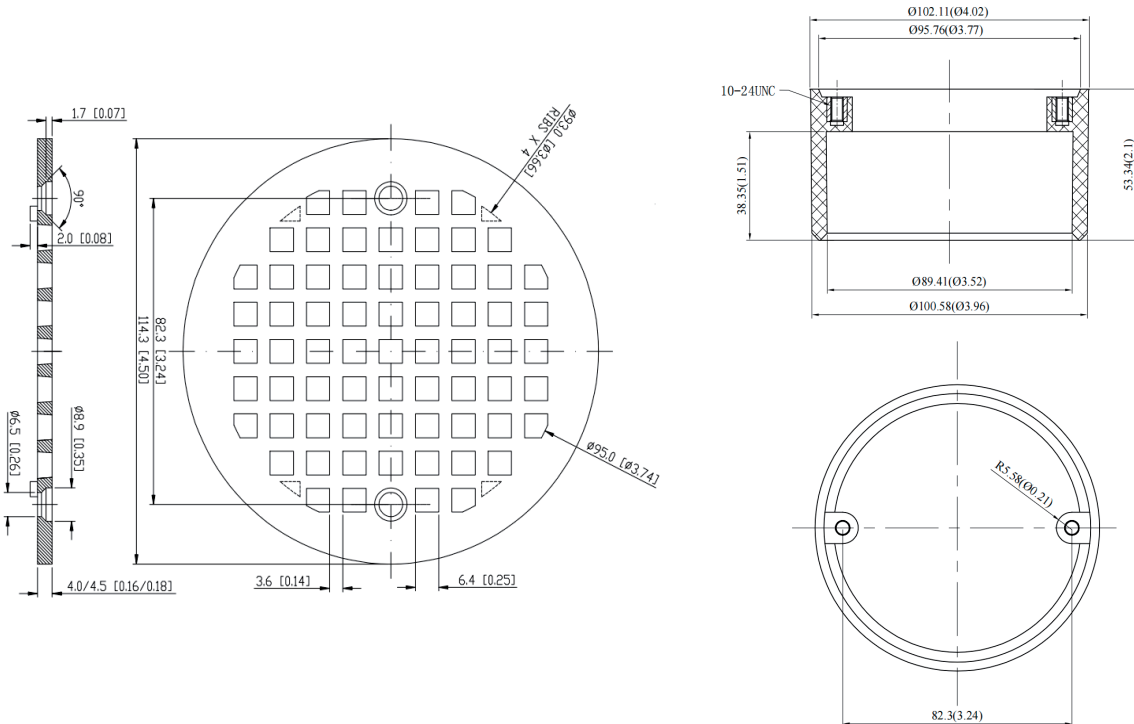

**4" PVC INSIDE PIPE DRAIN
W/4-1/2" NICKEL BRONZE STRAINER**

TECHNICAL DATA

- DESCRIPTION:**
- Perfect for applications where adjustments are required after the concrete is poured
 - Drain can be easily glued into the pipe to create a level surface
 - 4-1/2" strainer with Nickel Bronze finish
 - Drain is constructed from high-impact PVC

PART#	DESCRIPTION
IPD-4NB	4" PVC INSIDE PIPE DRAIN W/4-1/2" NICKEL BRONZE STRAINER

Country of origin: China

ROUGH IN DRAWING

ALL DIMENSIONS SHOWN ARE NOMINAL