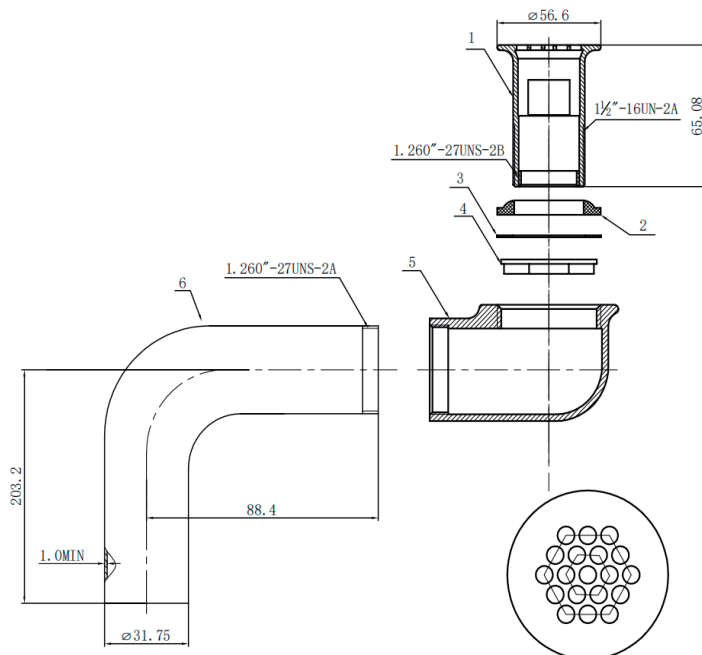

OFFSET GRID DRAIN

TECHNICAL DATA

DESCRIPTION:

- 19-Hole Offset Commercial Grid Drain.
- 1-1/4" Forged Brass Construction
- Chrome Plated
- 6" 17GA Tailpiece

PART#
GD-760W

DESCRIPTION
17 Gauge Ada Chrome Grid Drain With
Offset Tail Piece For Wheelchair Access

Country of origin: China

ROUGH IN DAWING

No.	Part Name	Material
1	Grid Body	Brass
2	Washer	Rubber
3	Friction Washer	Duplex Paper
4	Locknut	Zinc
5	Elbow	Cast Brass
6	Offset Tailpiece	Brass

ALL DIMENSIONS SHOWN ARE NOMINAL