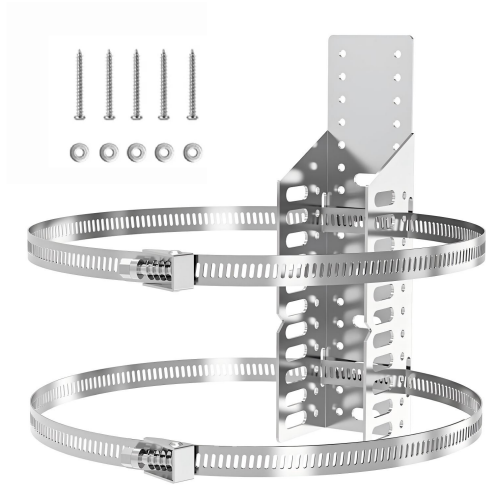

# EXPANSION TANK MOUNTING BRACKET

<u>PART#</u>	<u>DESCRIPTION</u>
ETB-25	Expansion Tank Mounting Bracket For 2 And 5 Gal Exp Tanks

*Peace of Mind for the Professional Plumber*

### DESCRIPTION:

Expansion Tank Mounting Bracket For 2 And 5 Gal Exp Tanks

### FEATURE:

- Includes mounting bracket, (2) support straps, and mounting screws.
- Designed for easy installation.
- Stainless steel construction.
- Supports tanks up to 5 gallons.
- Weight Capacity: 70 lb.