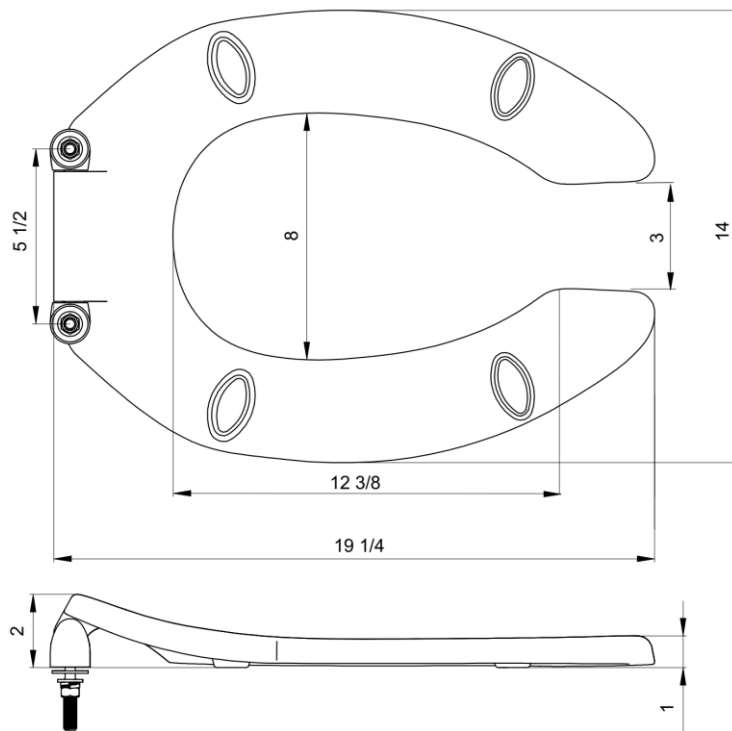

Specification

Plastic Toilet Seat Cover

Features

- Elongated open front less cover
- Self-Sustaining hinges
- Molded in bumpers
- Stainless steel hinges
- White color
- Meets IAPMO/ANSI Z124.5

Unit: inches

Model#	Description
TS-P-ELOF	Elongated open front commercial plastic toilet seat less cover, w/stainless steel self-sustaining hinges, white