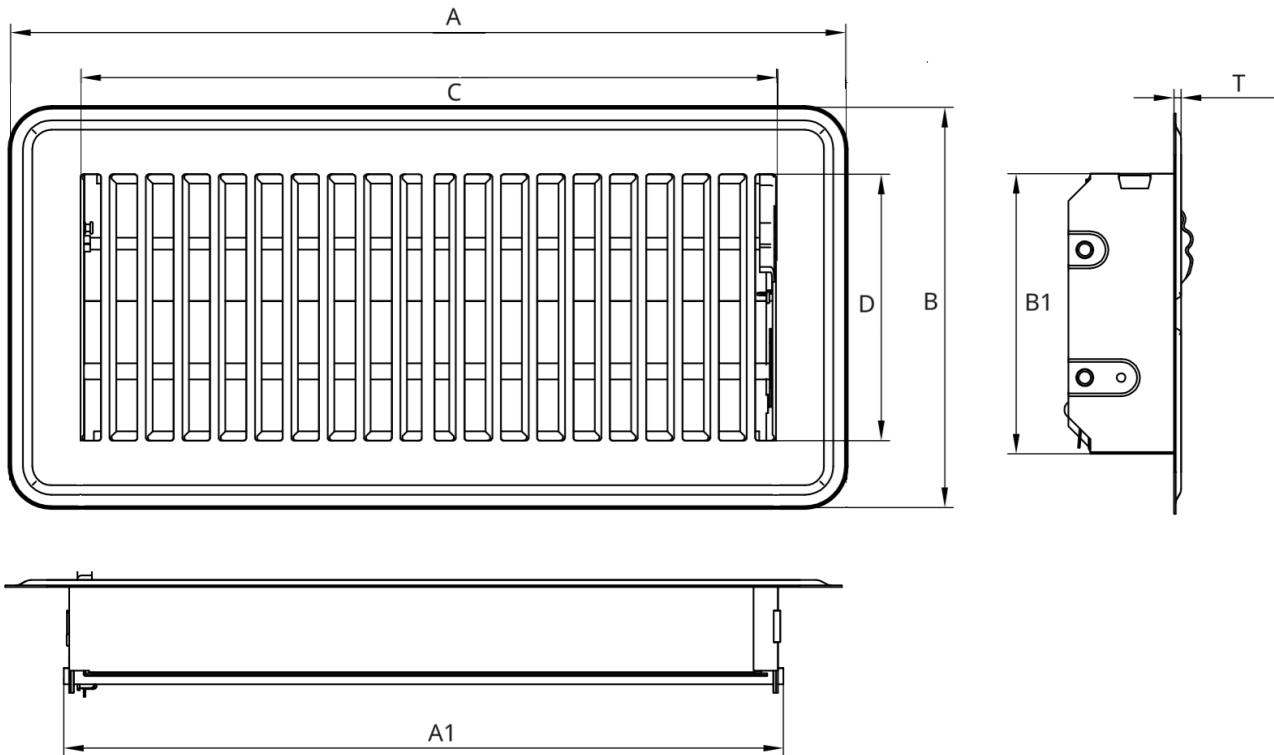

## Features

Floor register

All steel construction

Heavy-gauge individually welded diffusion vanes

Multi-angle fin setting

Foot-operated dial control

White and brown finish available

#FR-410-W

#FR-410-B

Unit: inches

Model#	Description	A	B	C	D	A1	B1	T
FR-48-B	Floor Register 4x8, Brown	9.62	5.61	7.48	3.62	7.87	3.85	0.07
FR-410-B	Floor Register 4x10, Brown	11.65	5.61	9.64	3.62	9.88	3.85	0.07
FR-410-W	Floor Register 4x10, White	11.65	5.61	9.64	3.62	9.88	3.85	0.07
FR-412-W	Floor Register 4x12, White	13.66	5.61	11.61	3.62	11.96	3.85	0.07
FR-412-B	Floor Register 4x12, Brown	13.66	5.61	11.61	3.62	11.96	3.85	0.07
FR-414-B	Floor Register 4x14, Brown	15.66	5.61	13.66	3.62	13.93	3.85	0.07
FR-610-B	Floor Register 6x10, Brown	11.30	7.28	9.48	5.47	9.70	5.64	0.07
FR-612-B	Floor Register 6x12, Brown	13.66	7.28	11.61	5.47	11.96	5.64	0.07